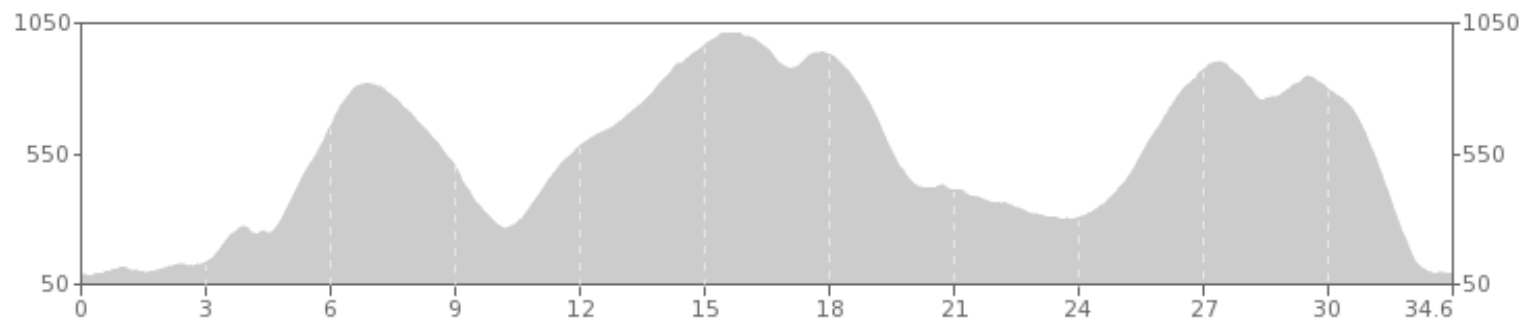

mapmyride

5000 in 4 Achievement Ride

Distance: 55.49 km

Elevation: 773.0 m (Max: 362.0 m)

There are no notes to display for this route.

MapMyRide • <http://mapmyride.com/routes/view/308623635>