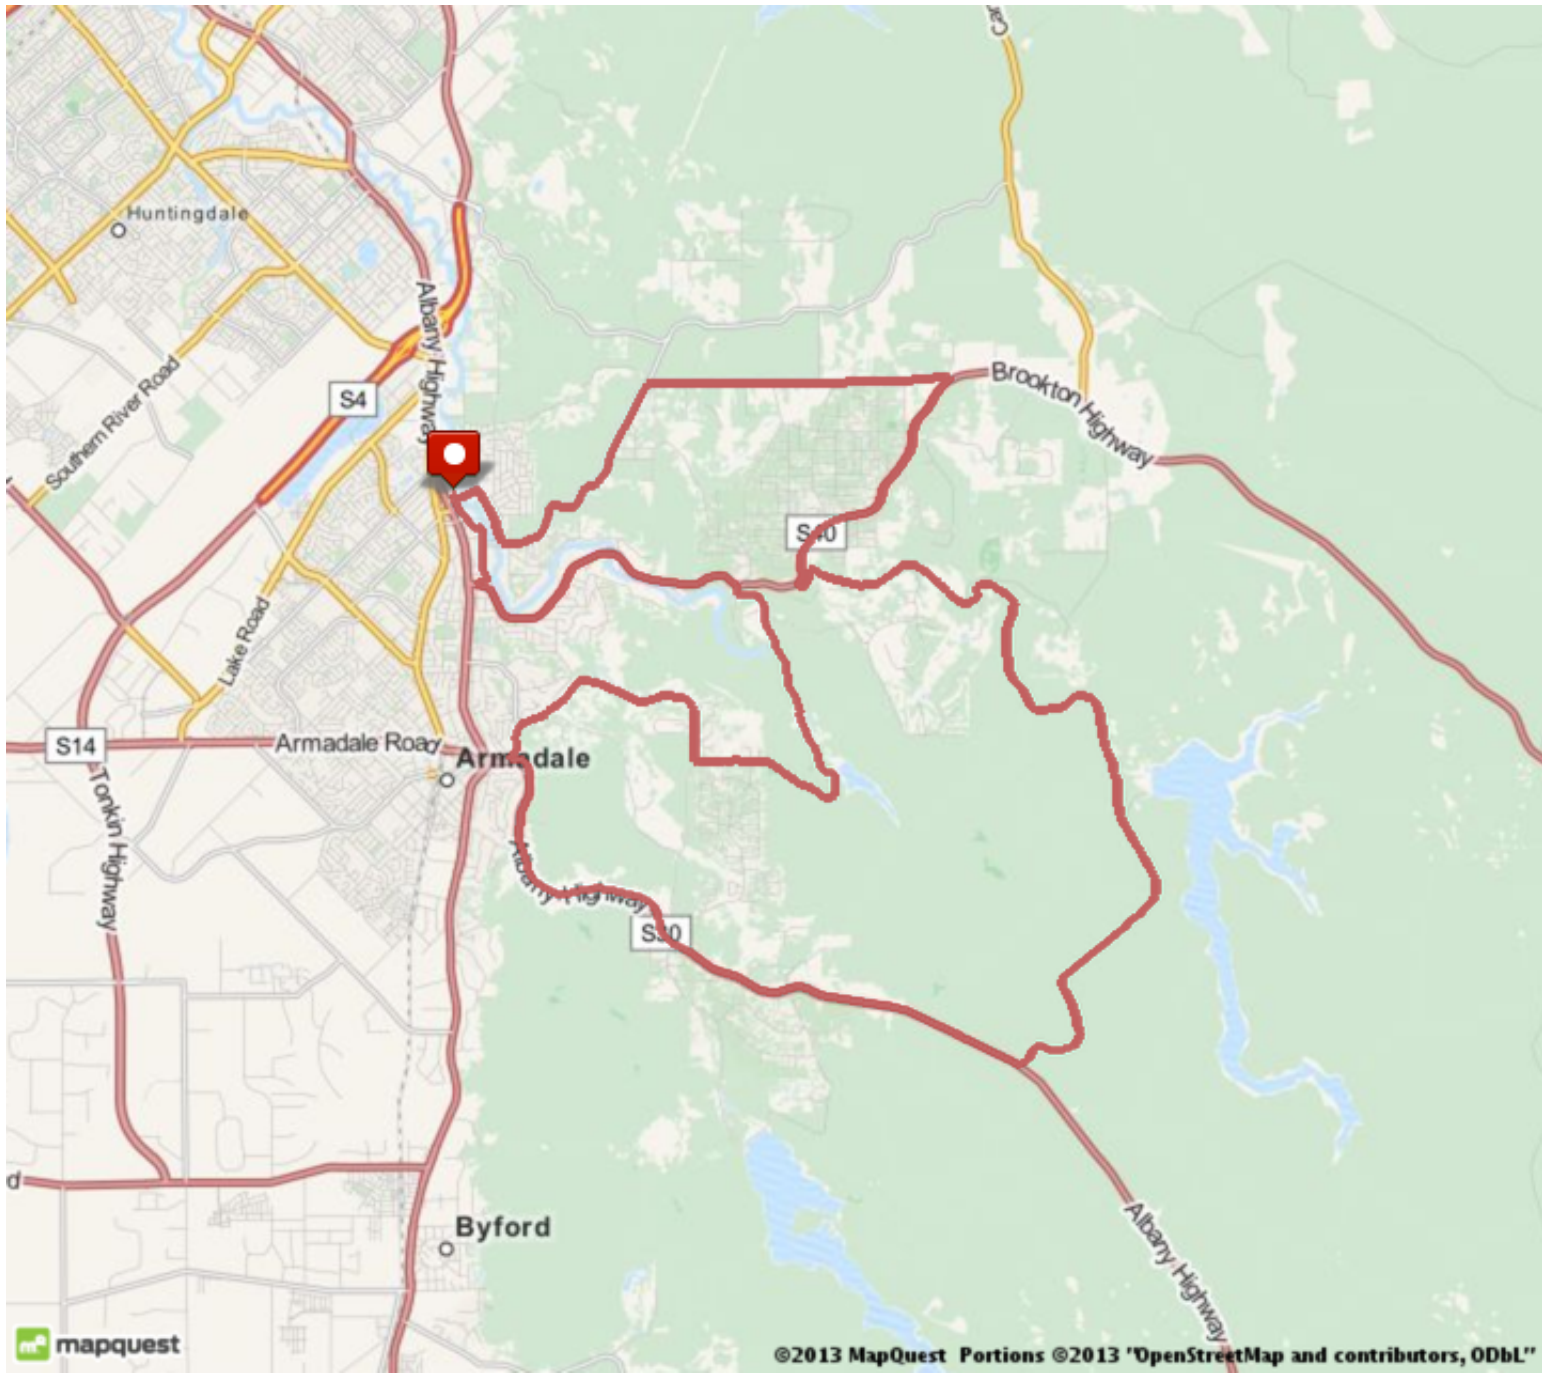

mapmyride

5000 in 4 Achievement Ride

Distance: 55.49 km

Elevation: 773.0 m (Max: 362.0 m)

There are no notes to display for this route.

MapMyRide • <http://mapmyride.com/routes/view/308623635>